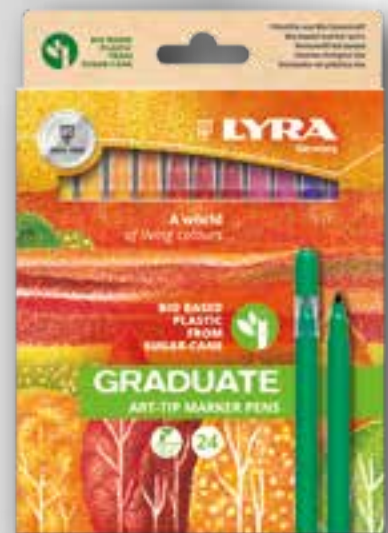

**Art. L6731120  
ART-TIP**

Confezione in astuccio appendibile  
in cartone riciclato  
12 pennarelli colorati assortiti

Hangable box in recycled cardboard  
12 assorted coloured marker pens

**Art. L6731240  
ART-TIP**