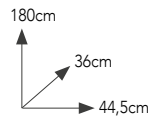

**Art. L2872001
LYRA GRADUATE**

Espositore da terra in cartone (u/v 1 pz.)
Contiene:

- 2 x L2881360
  Graduate Aquarell
  Confezione in metallo da 36
- 4 x L2881240
  Graduate Aquarell
  Confezione in metallo da 24
- 5 x L2881120
  Graduate Aquarell
  Confezione in metallo da 12
- 2 x L2871360
  Graduate Permanent
  Confezione in metallo da 36
- 4 x L2871240
  Graduate Permanent
  Confezione in metallo da 24
- 5 x L2871120
  Graduate Permanent
  Confezione in metallo da 12
- 4 x L6771200
  Graduate Fineliner
  Confezione in metallo da 20
- 5 x L6771100
  Graduate Fineliner
  Confezione in metallo da 10

Floor cardboard display (u/s 1 pc.)
Contains:

- 2 x L2881360
  Graduate Aquarell
  Metal box 36
- 4 x L2881240
  Graduate Aquarell
  Metal box 24
- 5 x L2881120
  Graduate Aquarell
  Metal box 12
- 2 x L2871360
  Graduate Permanent
  Metal box 36
- 4 x L2871240
  Graduate Permanent
  Metal box 24
- 5 x L2871120
  Graduate Permanent
  Metal box 12
- 4 x L6771200
  Graduate Fineliner
  Metal box 20
- 5 x L6771100
  Graduate Fineliner
  Metal box 10